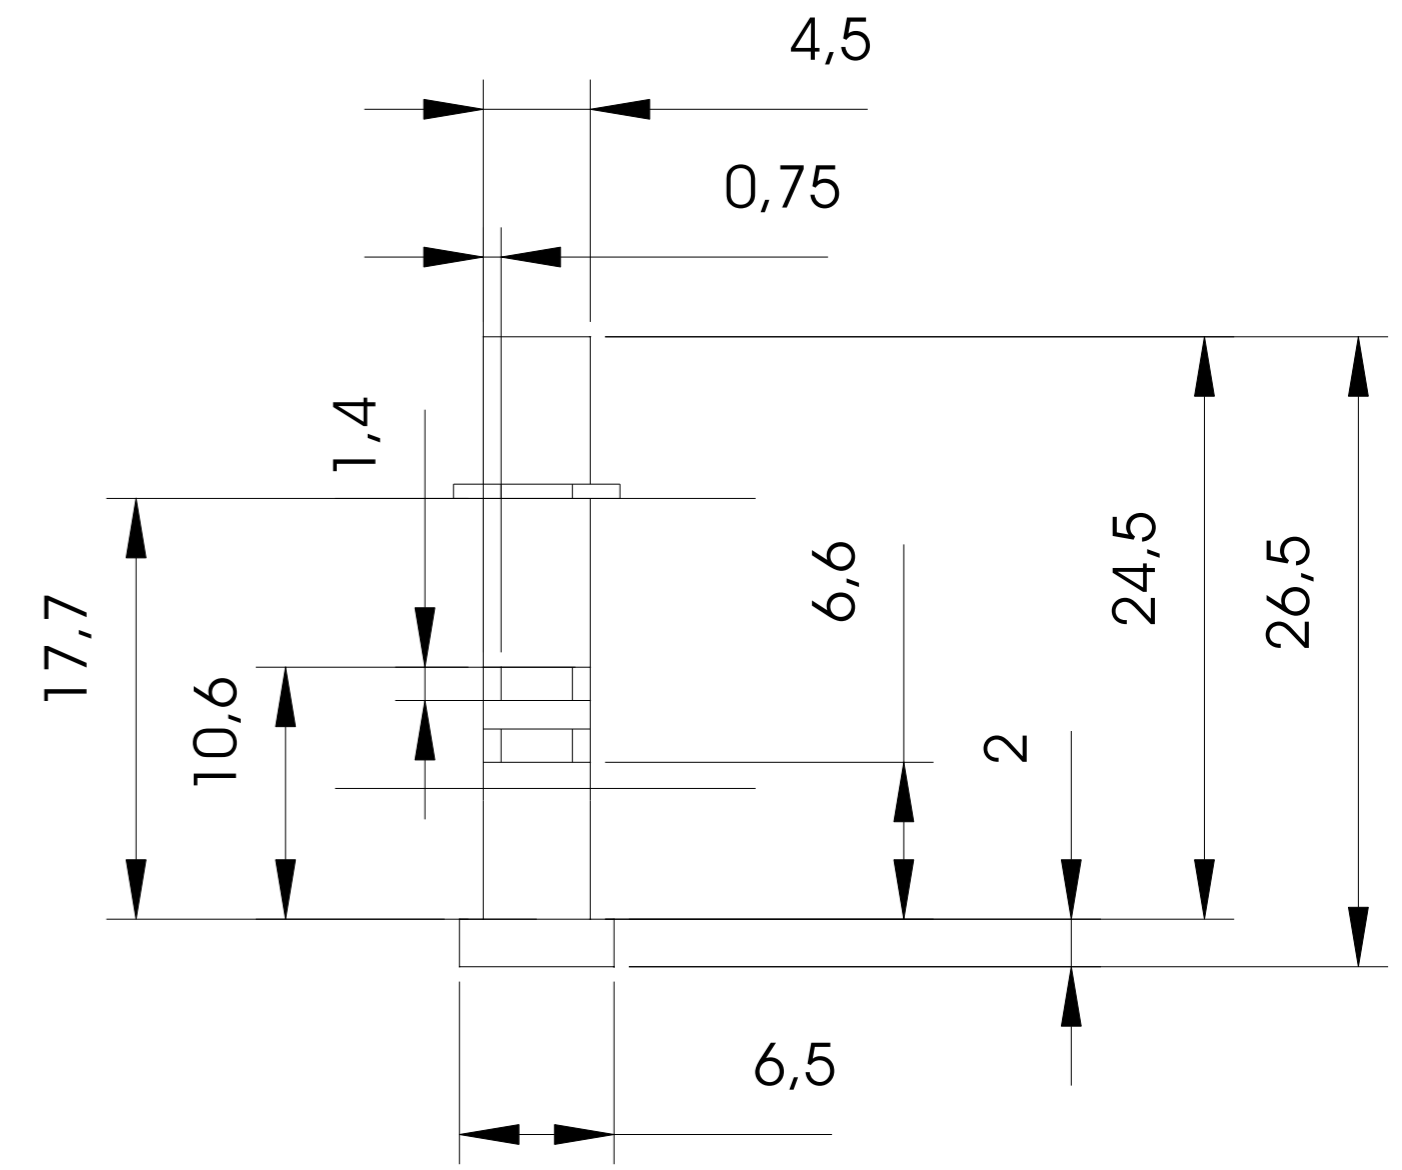

Focus/Shutter

On/Off

Flash

O Rings 5 mm External Diameter, 1.0 mm Thick