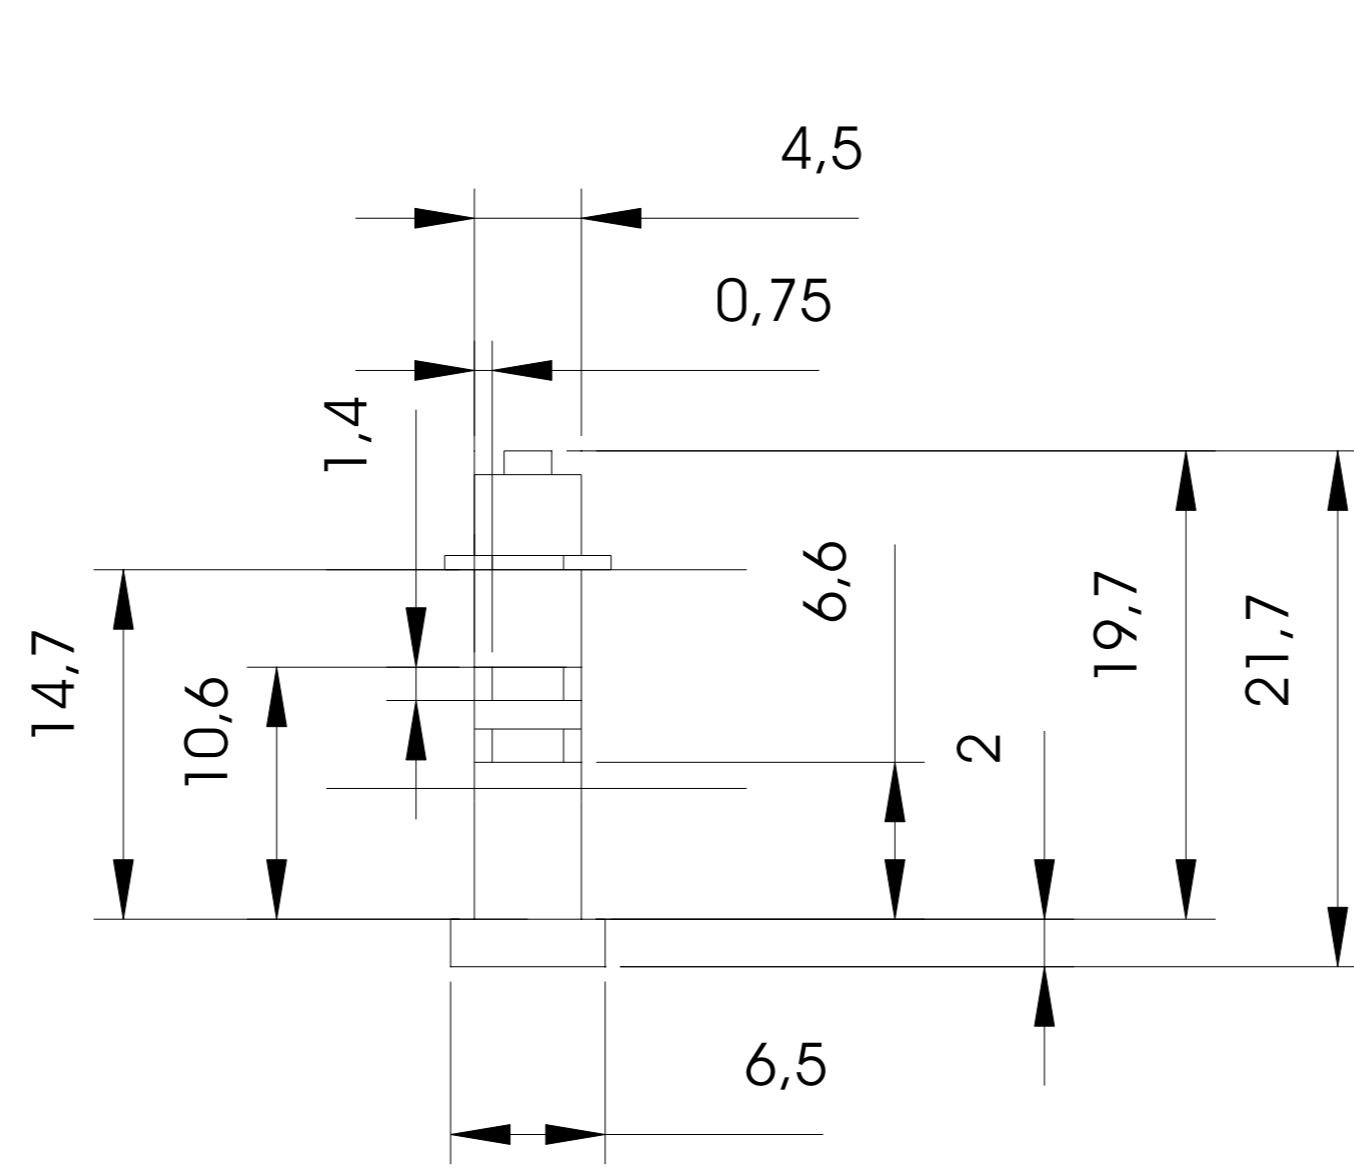

Focus/Shutter

On/Off

Flash

O Rings 5 mm External Diameter, 1.0 mm Thick